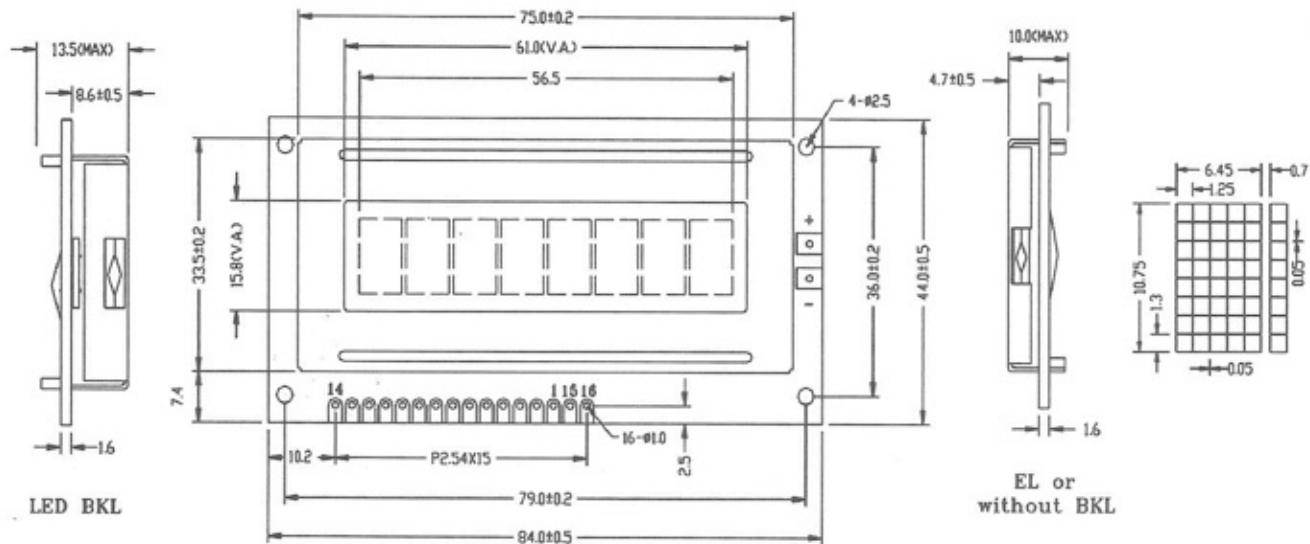

DM0801A

| PERFORMANCE FEATURES | |
|----------------------|------------|
| LC FLUID: | TN |
| POLARIZER: | REFLECTIVE |
| BACK LIGHT: | NO |
| OPERATION TEMP: | STANDARD |

| PIN | SIGNAL | PIN | SIGNAL |
|-----|--------|-----|--------|
| 1 | VSS | 9 | DB 2 |
| 2 | VDD | 10 | DB 3 |
| 3 | V0 | 11 | DB 4 |
| 4 | RS | 12 | DB 5 |
| 5 | R/W | 13 | DB 6 |
| 6 | E | 14 | DB 7 |
| 7 | DBO | | |
| 8 | DB 1 | | |